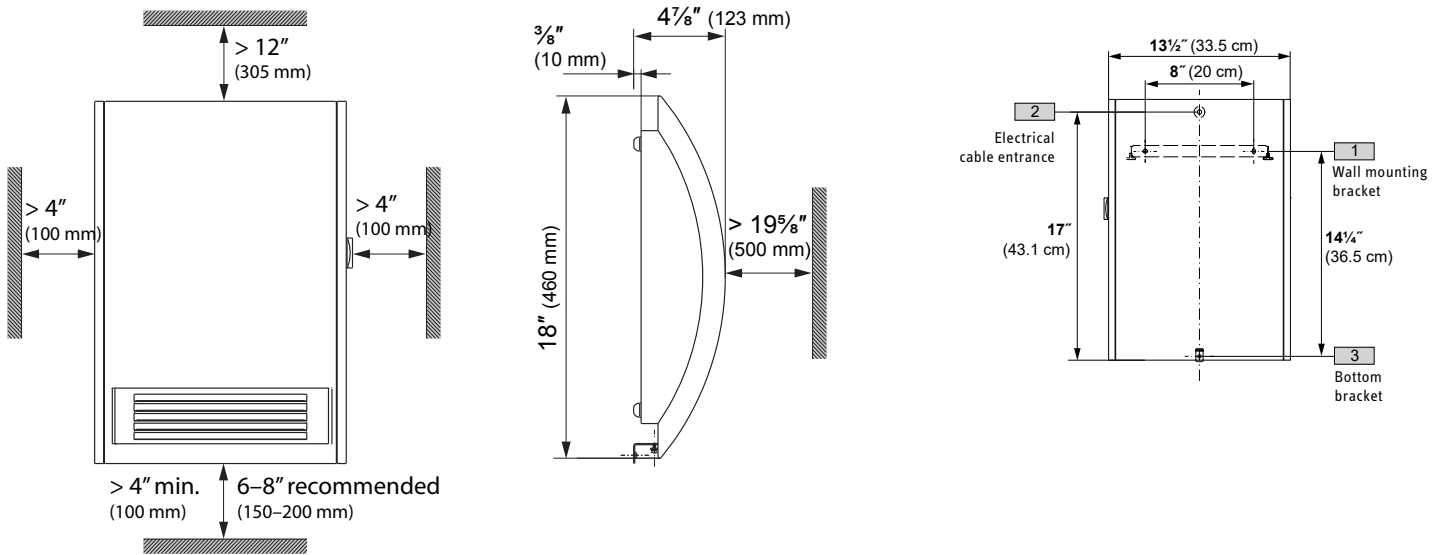

Dimensions & clearances

Intertek
Certified to
ANSI/UL Std. 2021
Conforms to
CAN/CSA
Std. 22.2 No. 46

ISO 9001
CERTIFIED