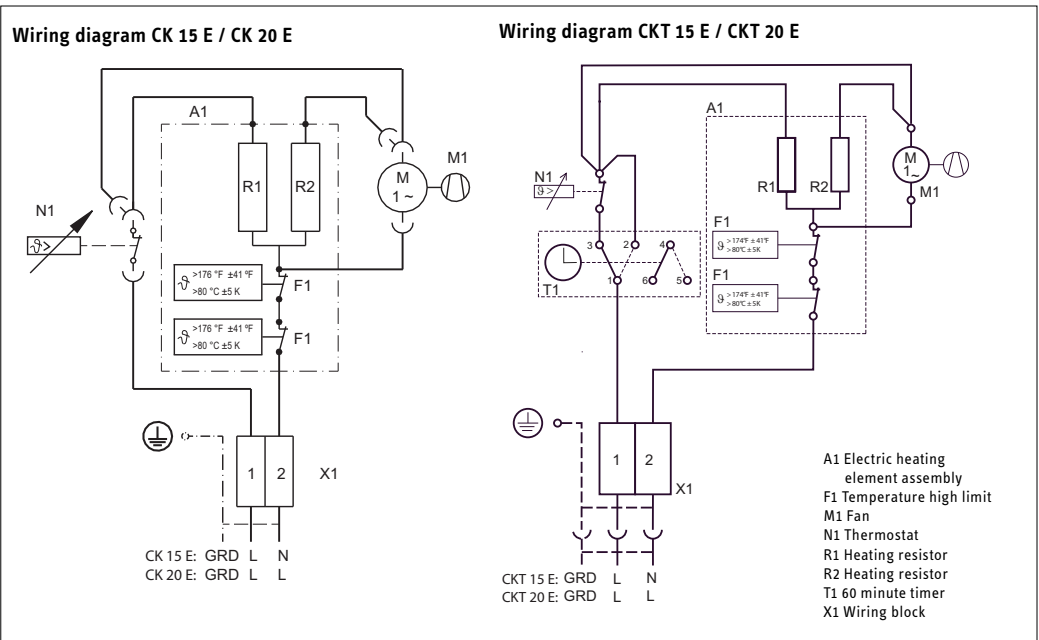

Warranty

Residential & commercial warranty: Stiebel Eltron warrants to the original owner that the CK or CKT wall mounted electric fan heater will be free from defects in workmanship and materials for a period of three (3) years from the date of purchase. Should the part(s) prove to be defective under normal use during this period, Stiebel Eltron, Inc. will be responsible for replacement of the defective part(s) only. Stiebel Eltron, Inc. is not responsible for labor charges to remove and/or replace the defective part(s), or any incidental or consequential expenses. Should the owner wish to return the heater for repair, the owner must first secure written authorization from Stiebel Eltron, Inc. The owner shall be required to show proof of purchase date, and to pay all transportation costs to return the defective part(s) or heater for repair or replacement. Warranty is void if heater has been installed or used improperly or if design has been altered in any way. Complete warranty available online.