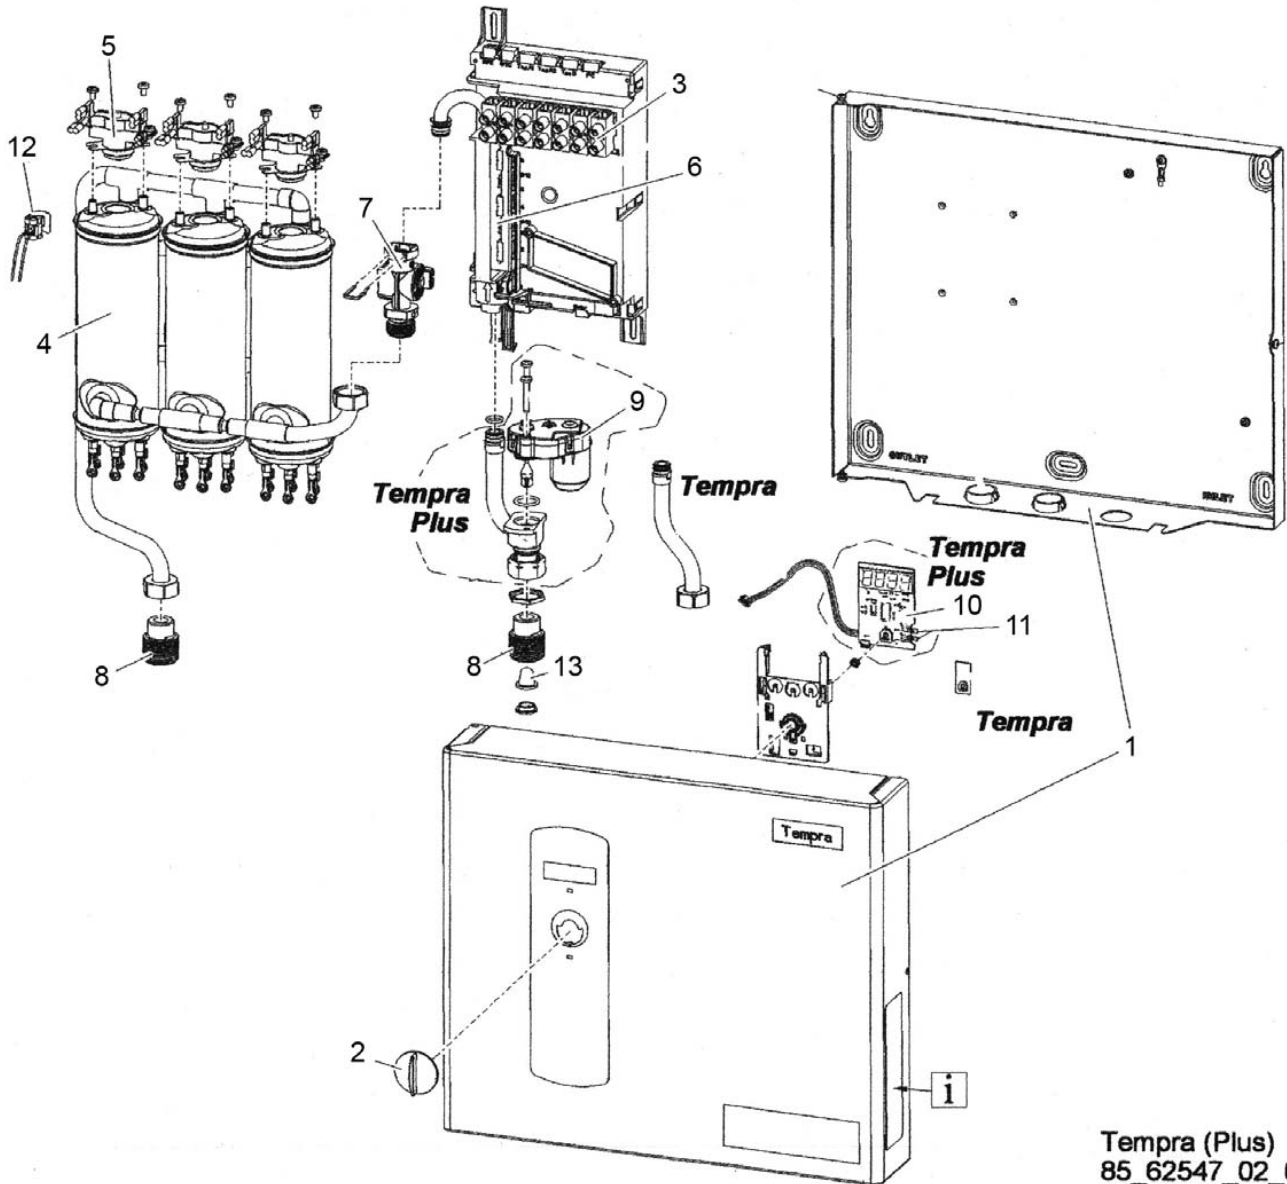

Spare Parts List

Effective August 1, 2021

STIEBEL ELTRON

Simply the Best

Tempra® B & Tempra® Plus - 2nd Generation - Grey

(models 223420, 223421, 223422, 223424, 232885, 232886, 224196, 224197, 224198, 224199, 223425, 223426)

No.	Part No.	Description
1	286356	Housing (Tempra® B)
1	286370	Housing (Tempra® Plus)
2	254307	Temperature control knob
3	279998	Wiring block (Tempra® 12 B / Plus)
3	279997	Wiring block (Tempra® 15, 20, 24 B / Plus)
3	279996	Wiring block (Tempra® 29, 36 B / Plus)
4	286360	Heating system (Tempra® 12 B / Plus)
4	286361	Heating system (Tempra® 15 B / Plus)
4	286362	Heating system (Tempra® 20 B / Plus)
4	286364	Heating system (Tempra® 24 B / Plus)
4	286373	Heating system (Tempra® 29 B / Plus)
4	286374	Heating system (Tempra® 36 B / Plus)
5	286369	Safety thermal cut out
6	286366	Electronic control device (Tempra® 12 B)
6	286844	Electronic control device (Tempra® 15, 20 B)
6	286367	Electronic control device (Tempra® 24 B)
6	296888	Electronic control device (Tempra® 29 B)
6	296889	Electronic control device (Tempra® 36 B)
6	286375	Electronic control device (Tempra® 12 Plus)
6	286845	Electronic control device (Tempra® 15, 20 Plus)
6	286376	Electronic control device (Tempra® 24 Plus)
6	286378	Electronic control device (Tempra® 29 Plus)
6	286379	Electronic control device (Tempra® 36 Plus)
7	286461	Flow sensor
8	278698	Plumbing connection 3/4"
9	220502	Advanced flow control (Tempra® Plus)
10	286359	Electronic temperature control (Tempra® B)
10	286372	Electronic temperature control (Tempra® Plus)
11	283455	Jumpers (Tempra® Plus)
12	280677	Temperature sensor
13	056755	Filter screen
14	280730	Set point case
15	278695	Inlet pipe elbow (Tempra® B only)
16	280622	Valve assembly (Tempra® Plus only)
17	254312	Axis connection plug

rev.4.2022

Tempra. B & Tempra. Plus - 2nd Generation - Grey

(models 223420, 223421, 223422, 223424, 232885, 232886, 224196, 224197, 224198, 224199, 223425, 223426)

Tempra (Plus)
85_62547_02_001